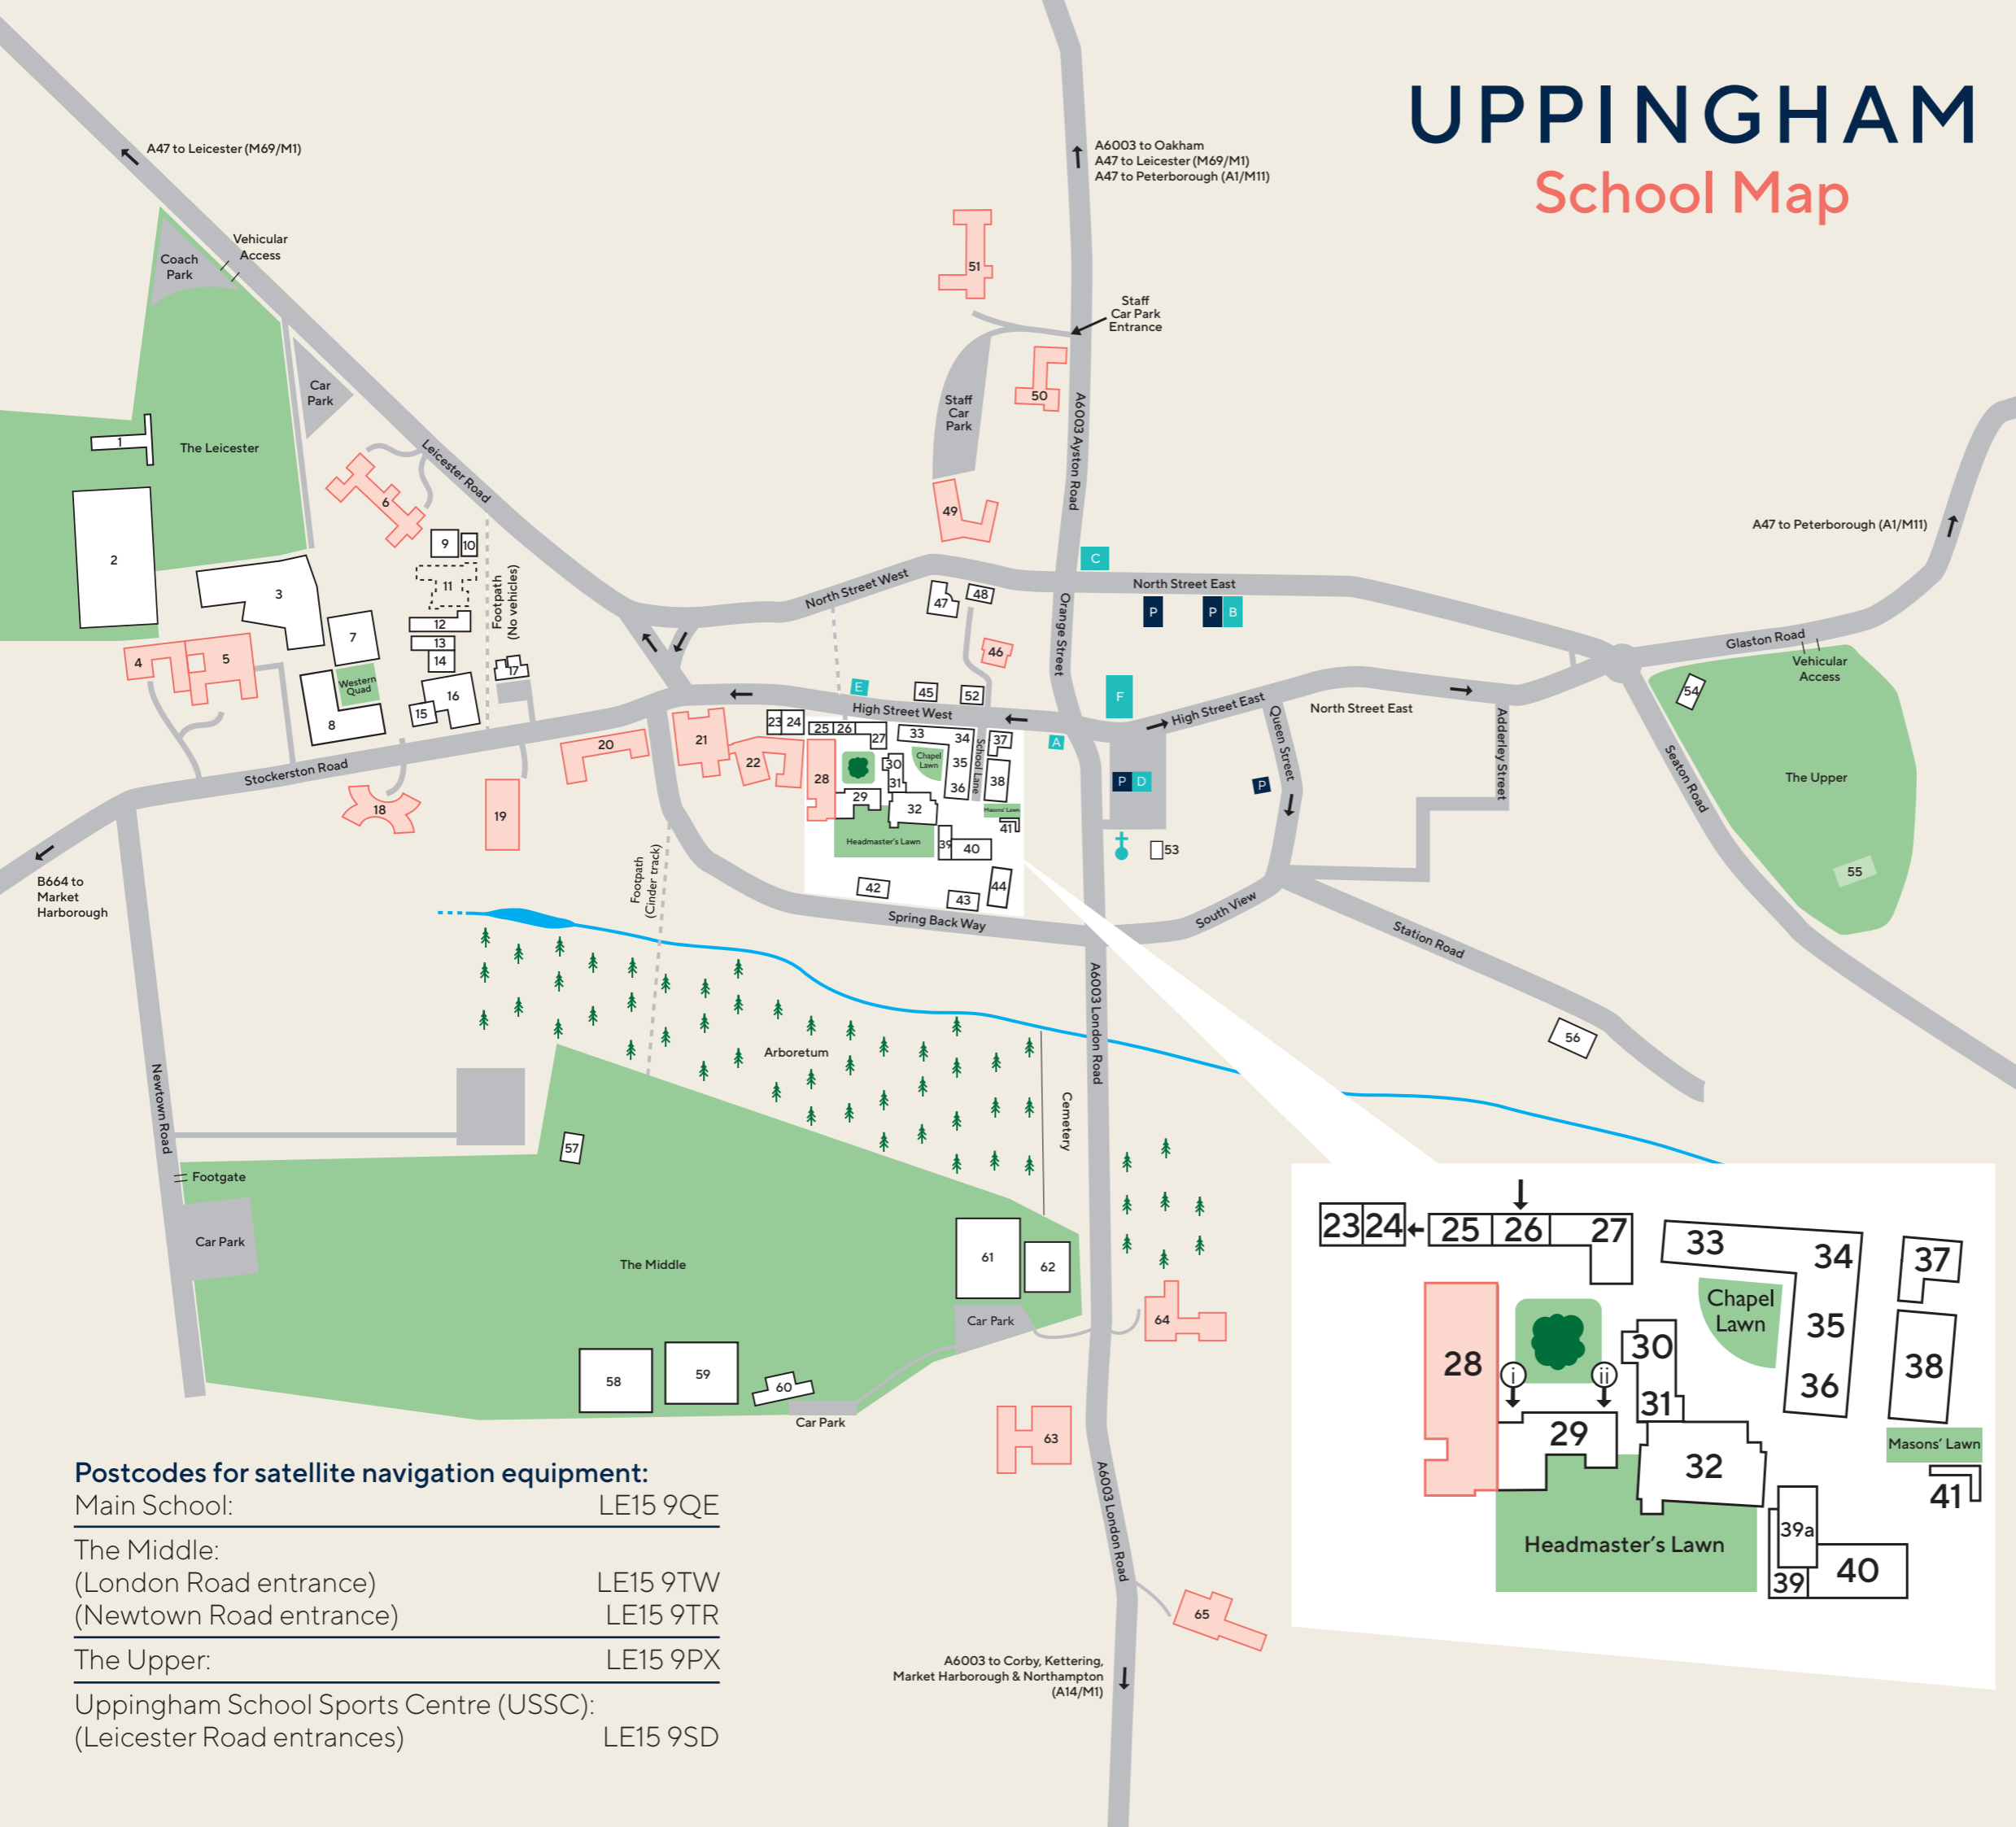

UPPINGHAM

School Map

Postcodes for satellite navigation equipment:

Main School: LE15 9QE

The Middle:
 (London Road entrance) LE15 9TW
 (Newtown Road entrance) LE15 9TR

The Upper: LE15 9PX

Uppingham School Sports Centre (USSC):
 (Leicester Road entrances) LE15 9SD