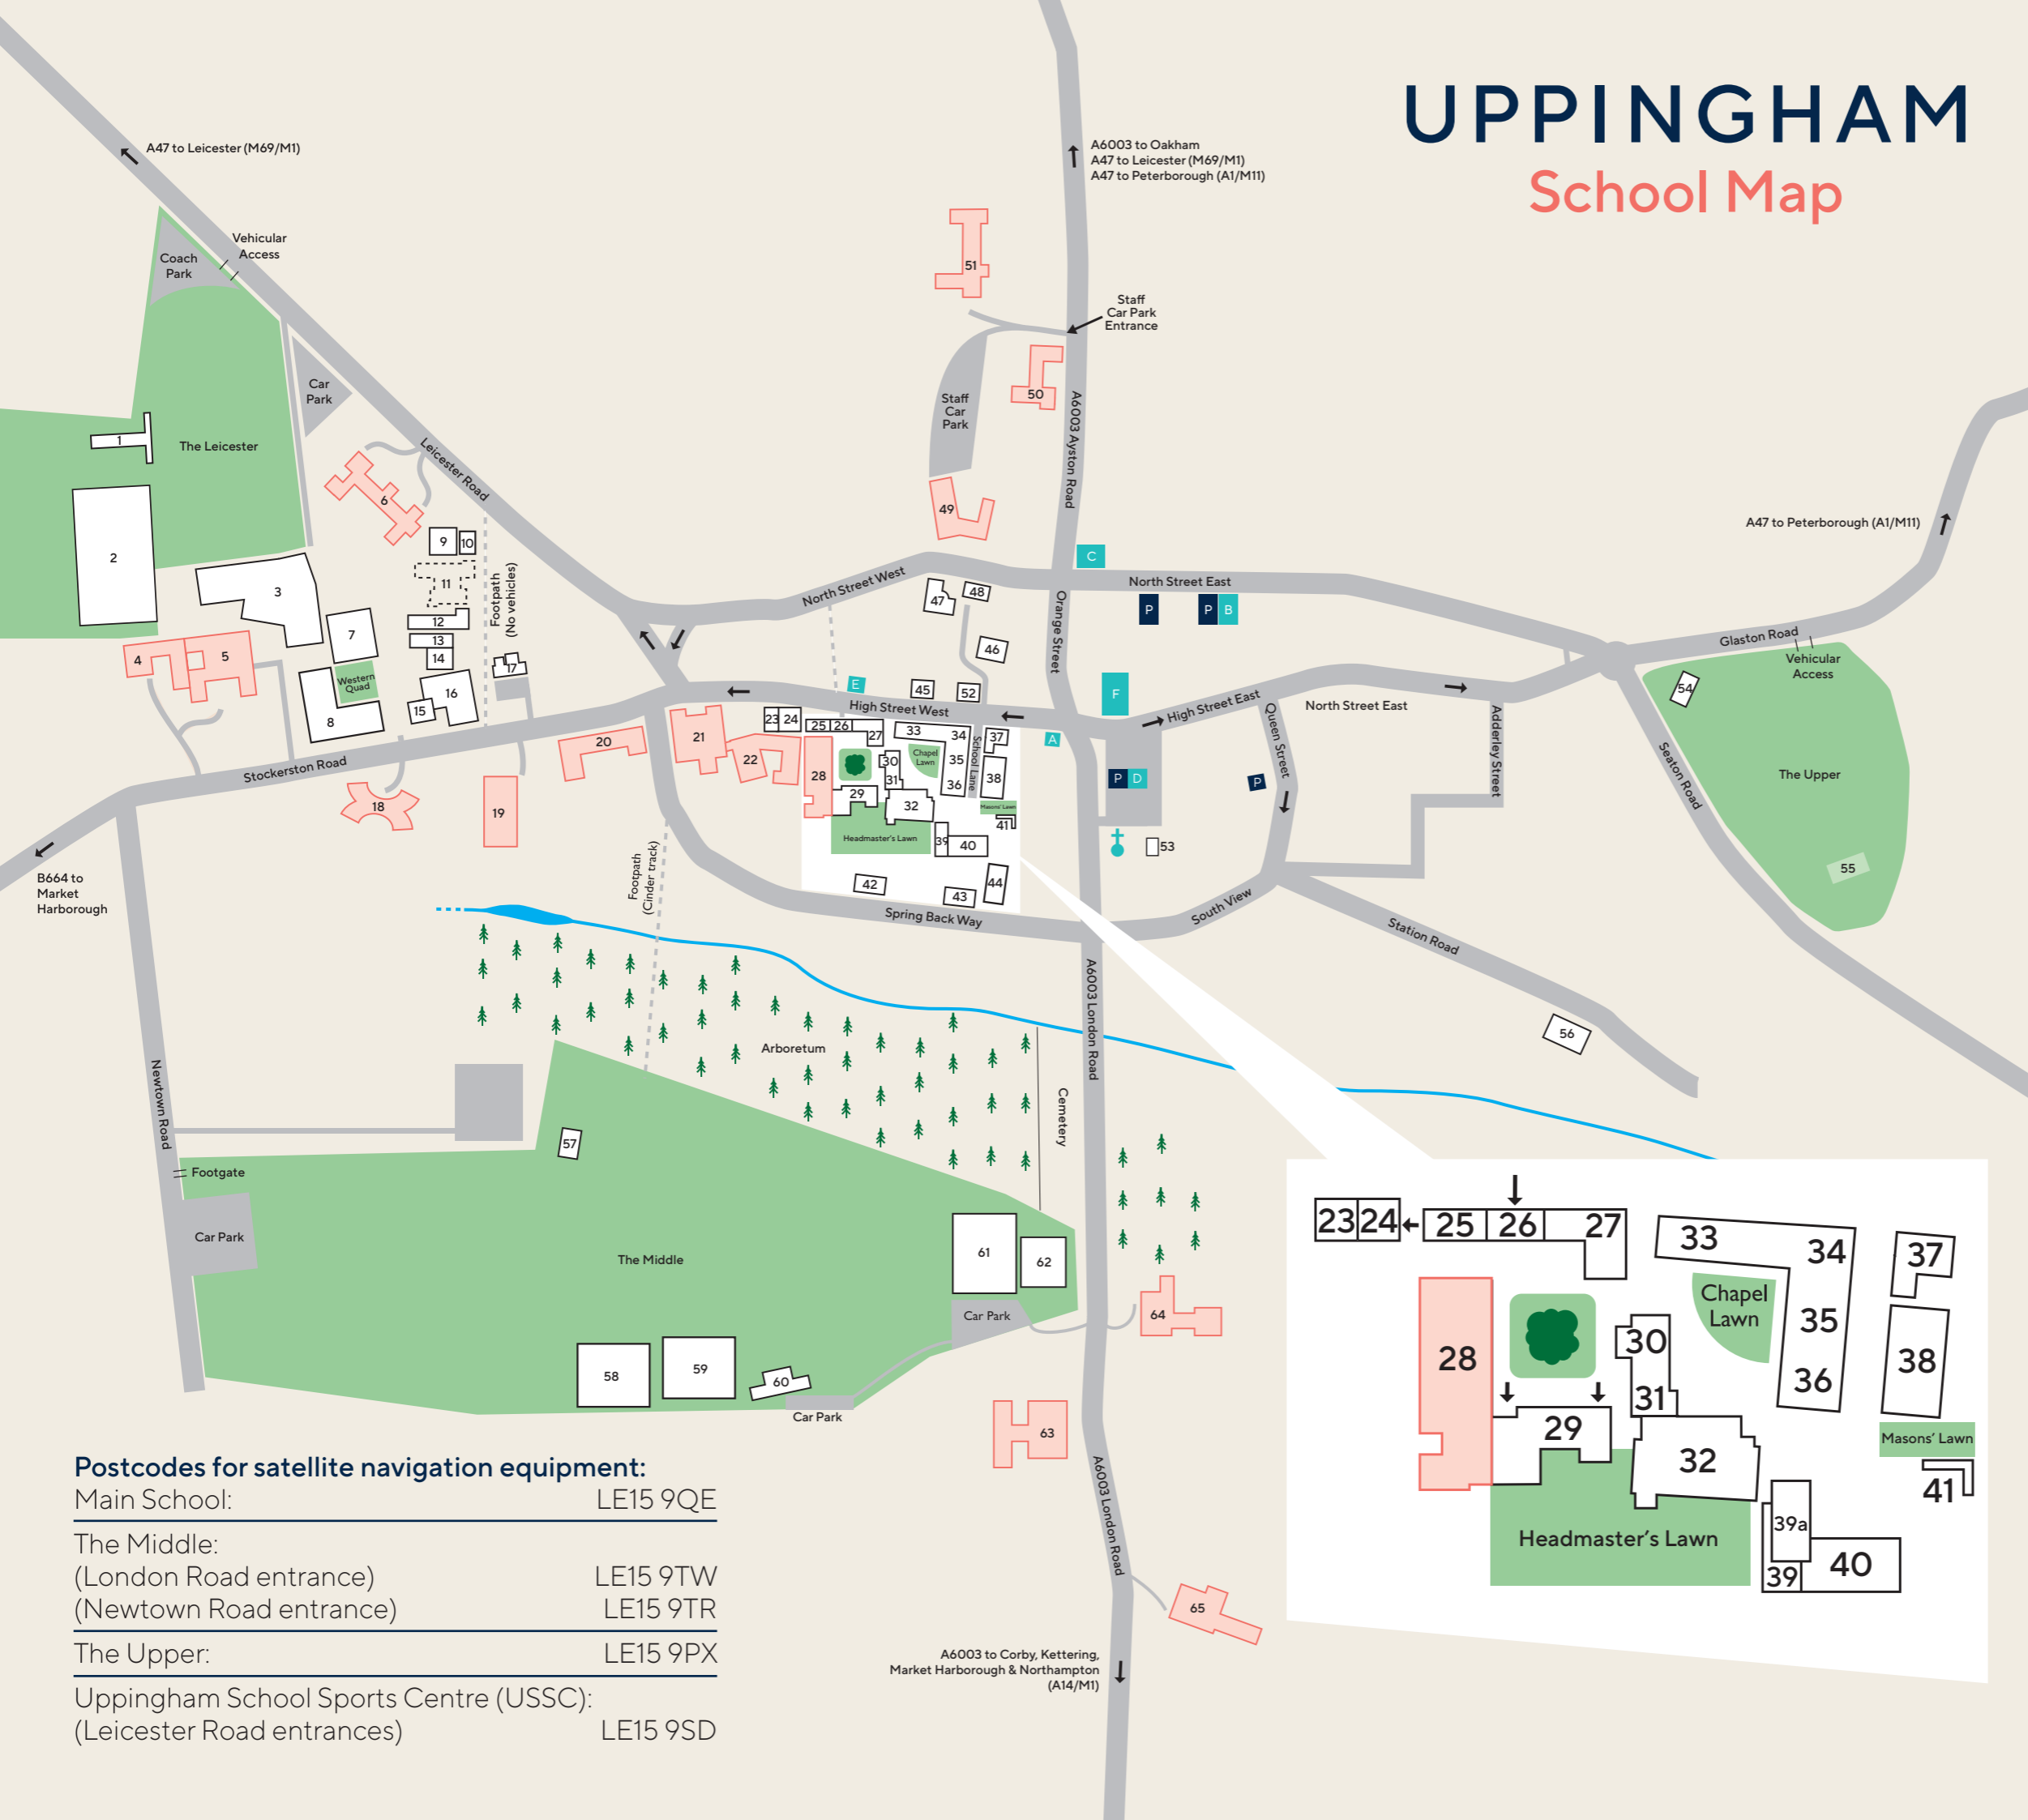

## School Map

**Postcodes for satellite navigation equipment:**

Main School: LE15 9QE

---

The Middle:  
 (London Road entrance) LE15 9TW  
 (Newtown Road entrance) LE15 9TR

---

The Upper: LE15 9PX

---